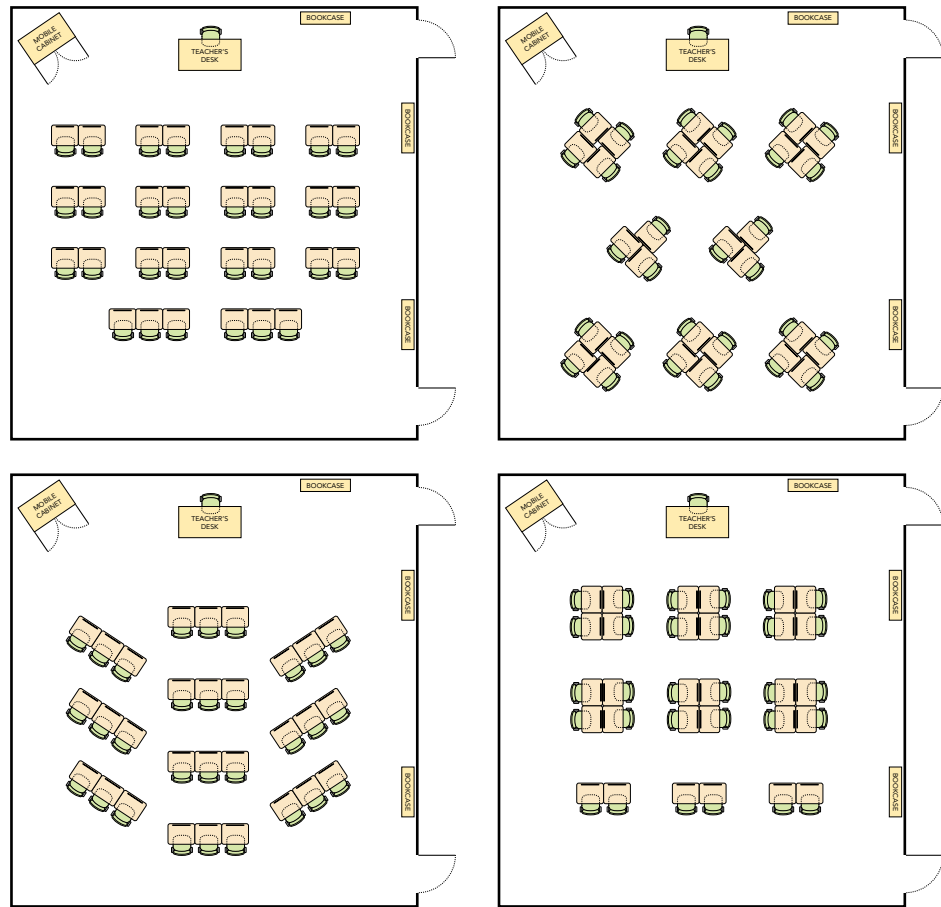

Rectangular Tops

518.5 sq. in. work surface

Classroom layout suggestions based on 32' x 34', 1088 sq ft classroom, seating 30 students.