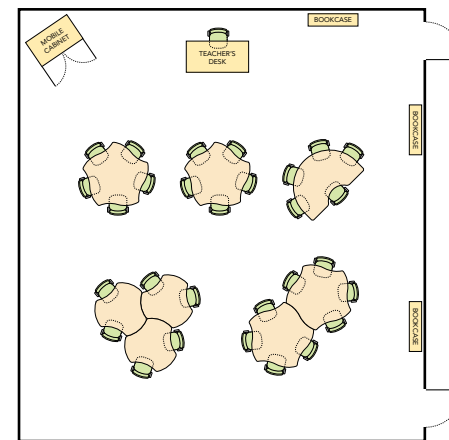

Hexagonal Tops

544.2 sq. in. work surface

Classroom layout suggestions based on 32' x 34', 1088 sq ft classroom, seating 30 students.

Boomerang Tops

540.4 sq. in. work surface

Classroom layout suggestions based on 32' x 34', 1088 sq ft classroom, seating 30 students.

Octagonal Tops

518.9 sq. in. work surface

Classroom layout suggestions based on 32' x 34', 1088 sq ft classroom, seating 30 students.

785 Tops

542.9 sq. in. work surface

Classroom layout suggestions based on 32' x 34', 1088 sq ft classroom, seating 30 students.