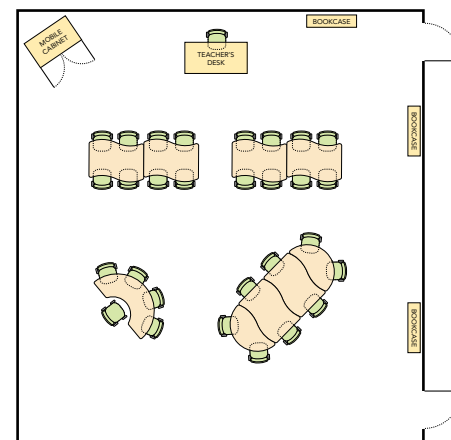

4 - 48PIN60
3 - 48HUB48
1 - 48KID72

4 - 483672
3 - 48LF3060
1 - Rug

5 - 50FLOW60

8 - 50NEST60
3 - 50SL3660

Classroom layout suggestions based on 32' x 34', 1088 sq ft classroom, seating 30 students.

4 - 48SW54
8 - 48NEST48

Our ergonomic seating flexes and rocks, rolls and swivels - all to keep students more engaged, comfortable and productive throughout the day.

Virco student desks and classroom tables support every stage and style of learning - from independent study to collaborative group work and creative hands-on projects. With nesting shapes that can be grouped in pods then split apart for different uses, and a selection of height-adjustable legs that can handle the smallest preschooler to the tallest graduate, Virco offers flexible designs to support evolving learning environments.