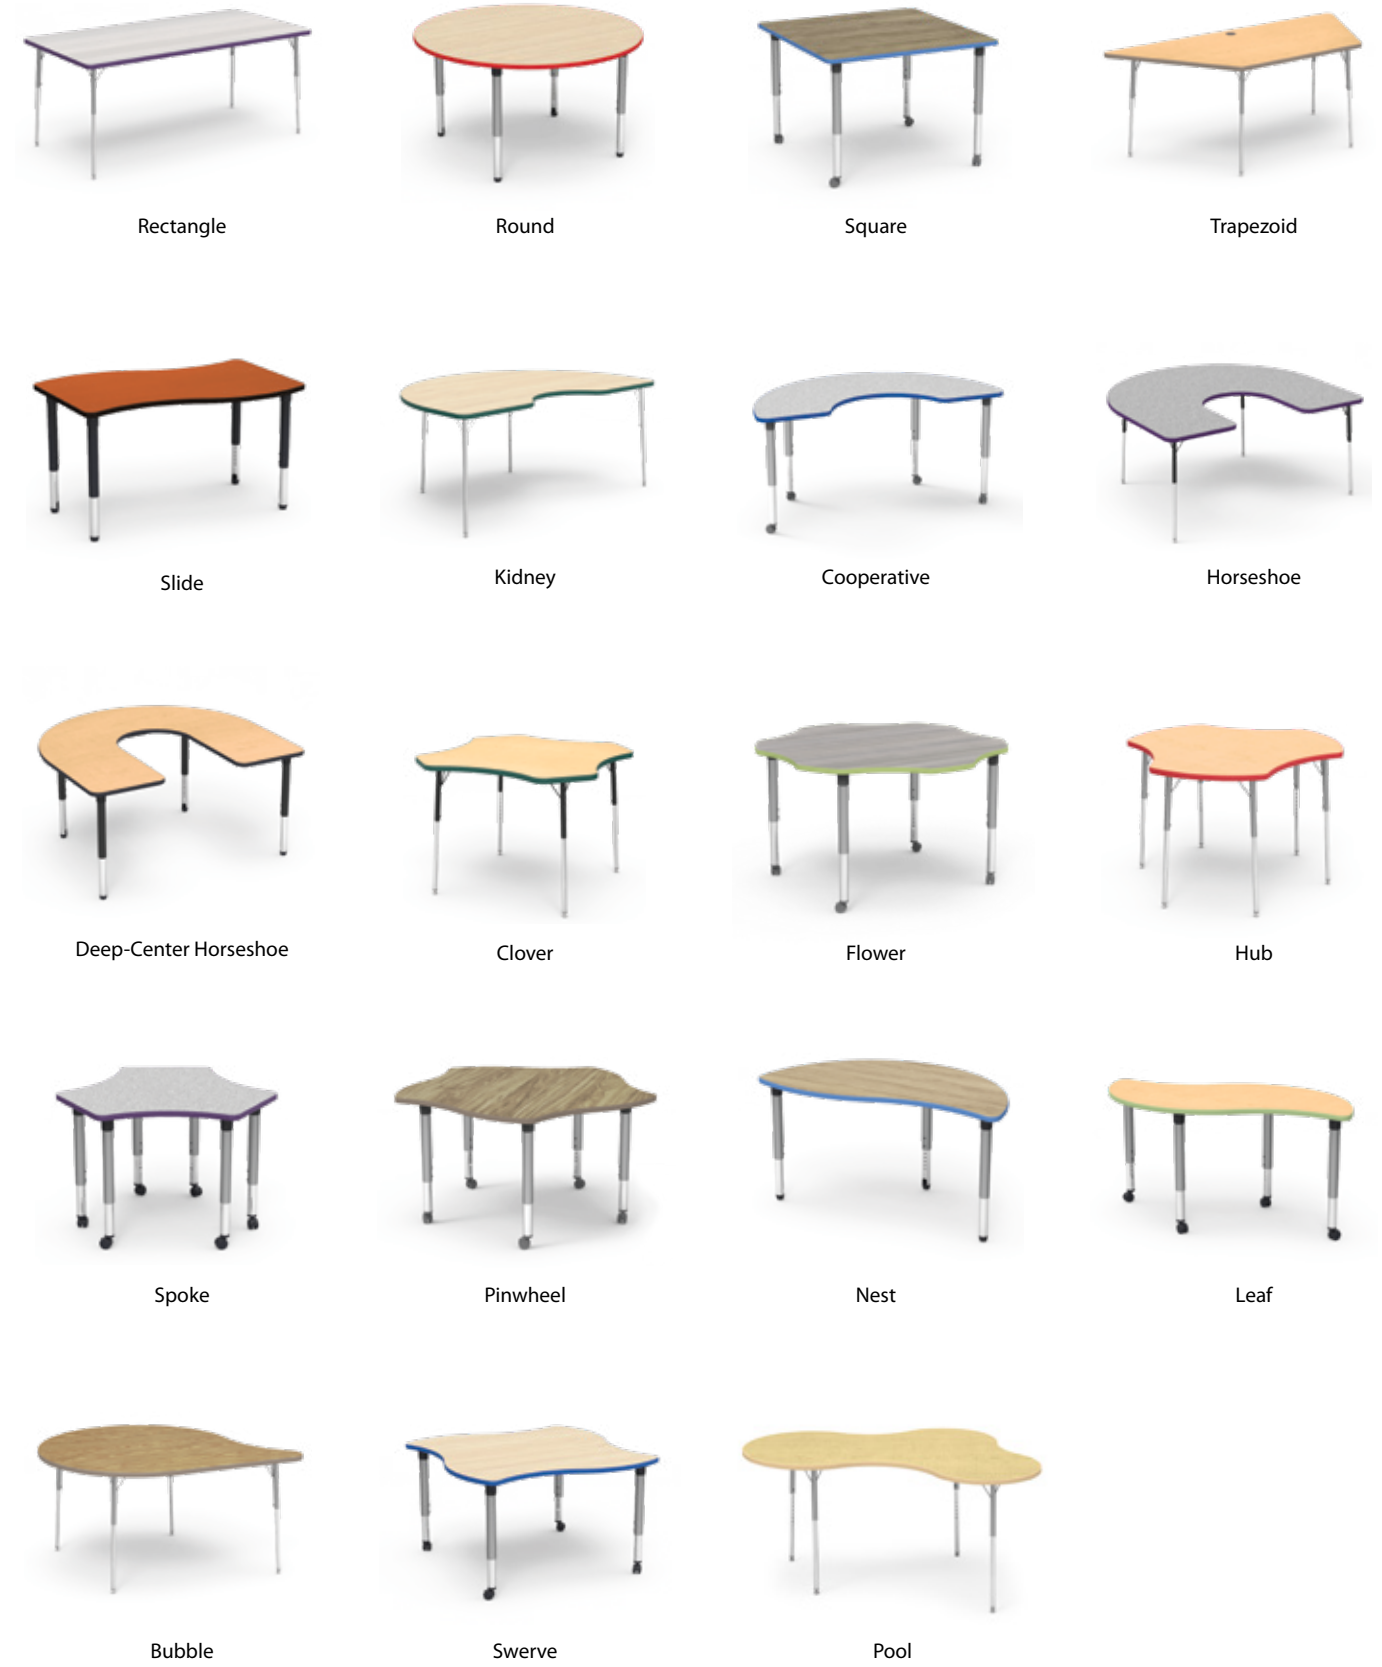

Activity Tables