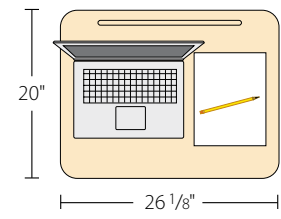

Rectangular Tops

518.5 sq. in. work surface

Classroom layout suggestions based on 32' x 34', 1088 sq ft classroom, seating 30 students.