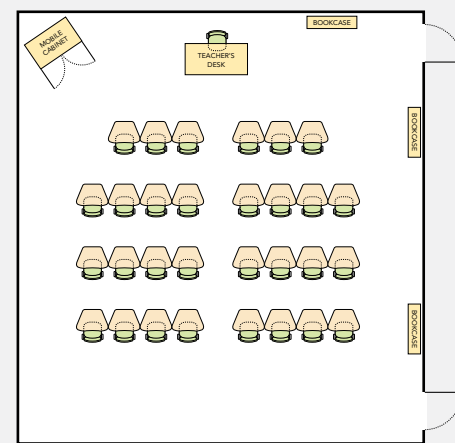

Hexagonal Tops

544.2 sq. in. work surface

Classroom layout suggestions based on 32' x 34', 1088 sq ft classroom, seating 30 students.

Boomerang Tops

540.4 sq. in. work surface

Classroom layout suggestions based on 32' x 34', 1088 sq ft classroom, seating 30 students.

Octagonal Tops

518.9 sq. in. work surface

Classroom layout suggestions based on 32' x 34', 1088 sq ft classroom, seating 30 students.

785 Tops

542.9 sq. in. work surface

Classroom layout suggestions based on 32' x 34', 1088 sq ft classroom, seating 30 students.