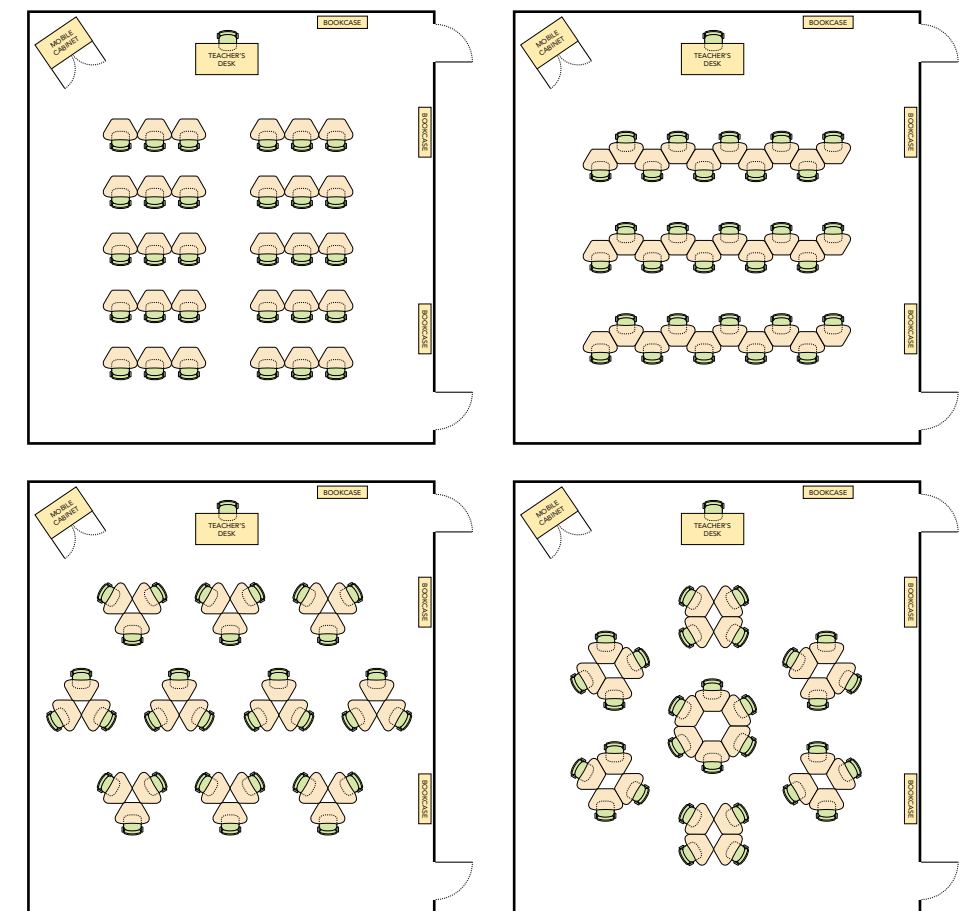

5000 Series Nest Table

5000 Series Rectangle Table

2 Bubble Tables

3 Hub Tables

2 Pinwheel Tables

3 Slide Tables

4000 Series Nest Table

5000 Series Slide Table

Tables

Virco's collection of classic and contemporary table styles provides a whole new look for a wide range of environments

Sturdy, versatile, and supremely capable, Virco Series 4000 and 5000 tables are the new definition of activity table for today's dynamic classrooms, commons and media centers.

Rectangular Tops

518.5 sq. in. work surface

Classroom layout suggestions based on 32' x 34', 1088 sq ft classroom, seating 30 students.

Molecule Tops

623.4 sq. in. work surface

Classroom layout suggestions based on 32' x 34', 1088 sq ft classroom, seating 30 students.

Hexagonal Tops

544.2 sq. in. work surface

Classroom layout suggestions based on 32' x 34', 1088 sq ft classroom, seating 30 students.

Boomerang Tops

540.4 sq. in. work surface

Classroom layout suggestions based on 32' x 34', 1088 sq ft classroom, seating 30 students.