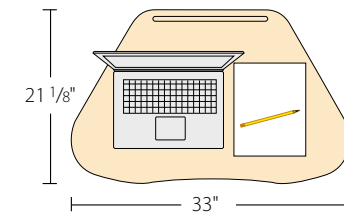

Plateau® Series Peninsula Media Table

Plateau® Series Rectangle Table

Desks

Virco collaborative student desks are quick to adapt from single-student use to group learning. Our unique shapes offer ample writing space while adjustable-height ranges accommodate students of all sizes.

Rectangular Tops

518.5 sq. in. work surface

Classroom layout suggestions based on 32' x 34', 1088 sq ft classroom, seating 30 students.

Molecule Tops

623.4 sq. in. work surface

Classroom layout suggestions based on 32' x 34', 1088 sq ft classroom, seating 30 students.

Hexagonal Tops

544.2 sq. in. work surface

Classroom layout suggestions based on 32' x 34', 1088 sq ft classroom, seating 30 students.

Boomerang Tops

540.4 sq. in. work surface

Classroom layout suggestions based on 32' x 34', 1088 sq ft classroom, seating 30 students.