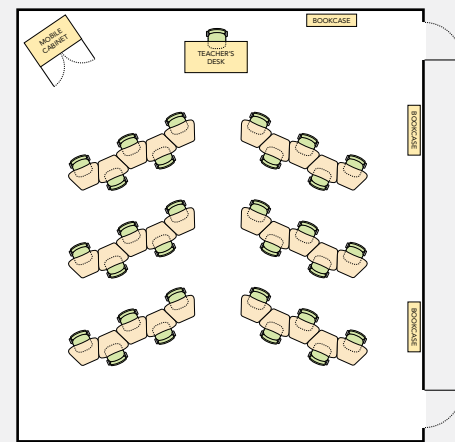

Hexagonal Tops

544.2 sq. in. work surface

Classroom layout suggestions based on 32' x 34', 1088 sq ft classroom, seating 30 students.

Boomerang Tops

540.4 sq. in. work surface

Classroom layout suggestions based on 32' x 34', 1088 sq ft classroom, seating 30 students.

Octagonal Tops

518.9 sq. in. work surface

Classroom layout suggestions based on 32' x 34', 1088 sq ft classroom, seating 30 students.

785 Tops

542.9 sq. in. work surface

Classroom layout suggestions based on 32' x 34', 1088 sq ft classroom, seating 30 students.