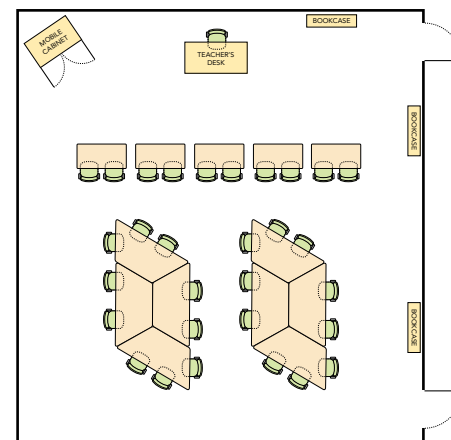

8 - 48TRAP84
5 - 482448