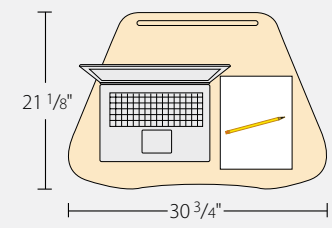

Rectangular Tops

518.5 sq. in. work surface

Classroom layout suggestions based on 32' x 34', 1088 sq ft classroom, seating 30 students.

Molecule Tops

623.4 sq. in. work surface

Classroom layout suggestions based on 32' x 34', 1088 sq ft classroom, seating 30 students.

Hexagonal Tops

544.2 sq. in. work surface

Classroom layout suggestions based on 32' x 34', 1088 sq ft classroom, seating 30 students.

Boomerang Tops

540.4 sq. in. work surface

Classroom layout suggestions based on 32' x 34', 1088 sq ft classroom, seating 30 students.

Octagonal Tops

518.9 sq. in. work surface

Classroom layout suggestions based on 32' x 34', 1088 sq ft classroom, seating 30 students.

785 Tops

542.9 sq. in. work surface

Classroom layout suggestions based on 32' x 34', 1088 sq ft classroom, seating 30 students.