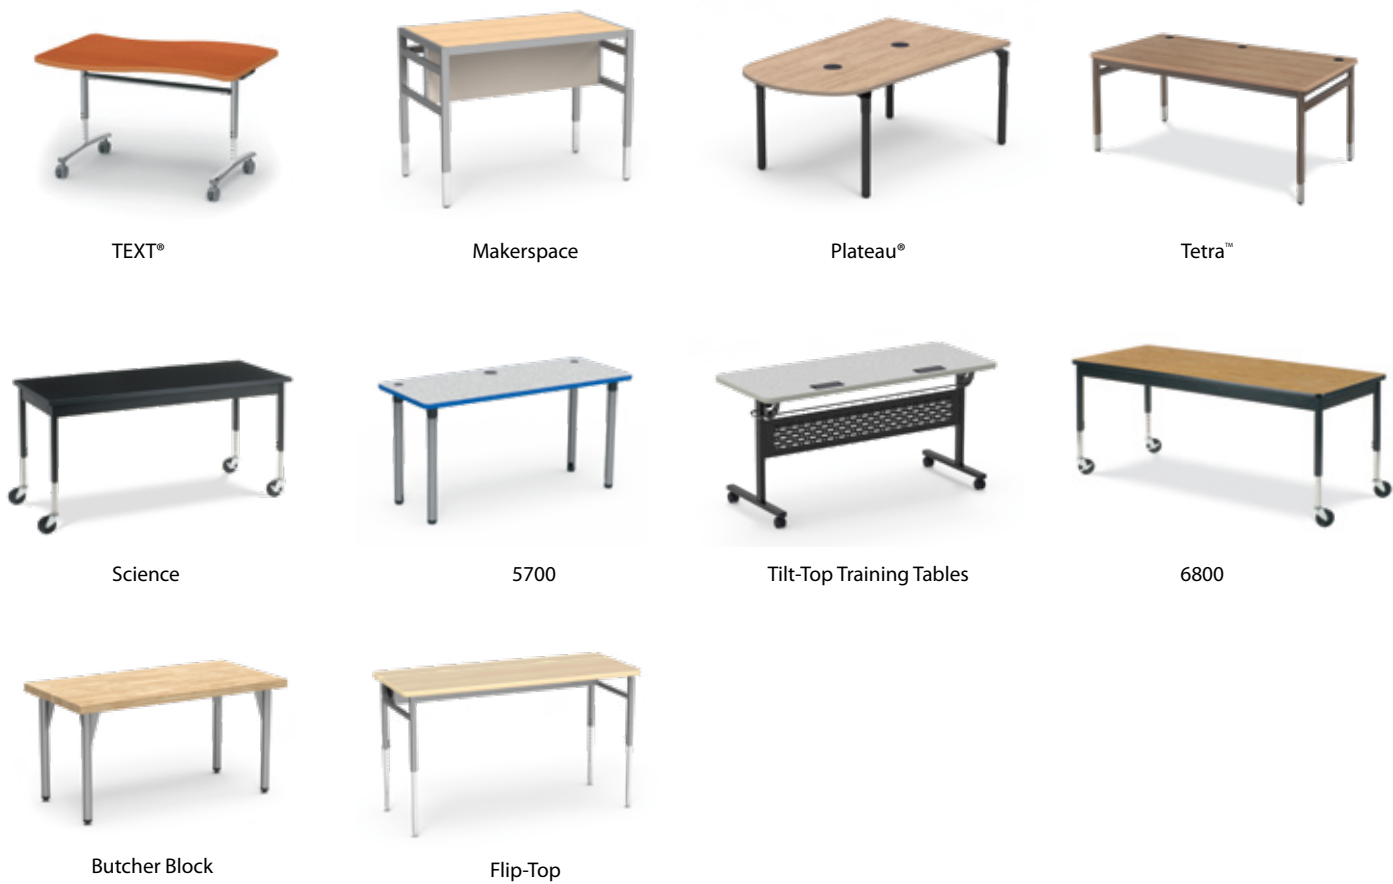

Classroom Tables