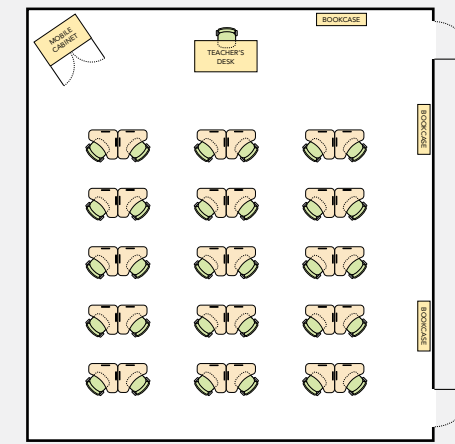

5000 Series Nest Table

5000 Series Rectangle Table

2 Bubble Tables

3 Hub Tables

2 Pinwheel Tables

3 Slide Tables

4000 Series Nest Table

5000 Series Slide Table

Hexagonal Tops

544.2 sq. in. work surface

Classroom layout suggestions based on 32' x 34', 1088 sq ft classroom, seating 30 students.

Boomerang Tops

540.4 sq. in. work surface

Classroom layout suggestions based on 32' x 34', 1088 sq ft classroom, seating 30 students.

Octagonal Tops

518.9 sq. in. work surface

Classroom layout suggestions based on 32' x 34', 1088 sq ft classroom, seating 30 students.

785 Tops

542.9 sq. in. work surface

Classroom layout suggestions based on 32' x 34', 1088 sq ft classroom, seating 30 students.