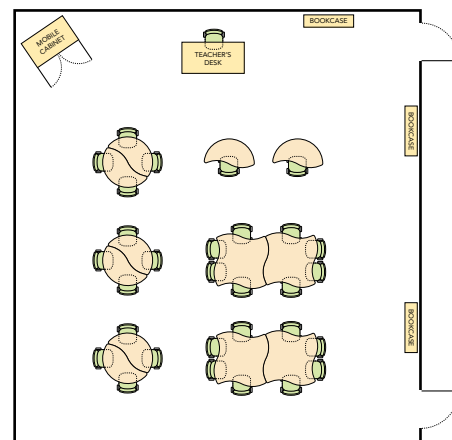

4 - 48PIN60
3 - 48HUB48
1 - 48KID72

4 - 483672
3 - 48LF3060
1 - Rug

5 - 50FLOW60

8 - 50NEST60
3 - 50SL3660

Classroom layout suggestions based on 32' x 34', 1088 sq ft classroom, seating 30 students.

4 - 48SW54
8 - 48NEST48

Our ergonomic seating flexes and rocks, rolls and swivels - all to keep students more engaged, comfortable and productive throughout the day.

Virco student desks and classroom tables support every stage and style of learning - from independent study to collaborative group work and creative hands-on projects. With nesting shapes that can be grouped in pods then split apart for different uses, and a selection of height-adjustable legs that can handle the smallest preschooler to the tallest graduate, Virco offers flexible designs to support evolving learning environments.