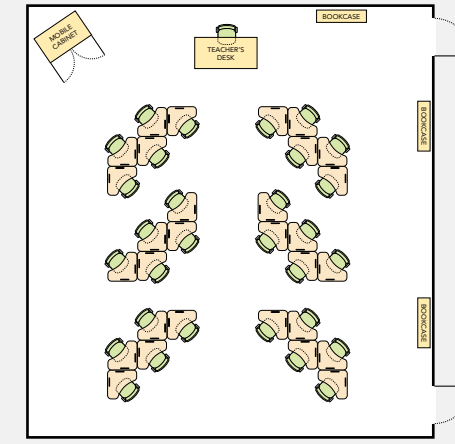

5000 Series Nest Table

5000 Series Rectangle Table

2 Bubble Tables

3 Hub Tables

2 Pinwheel Tables

3 Slide Tables

4000 Series Nest Table

5000 Series Slide Table

Hexagonal Tops

544.2 sq. in. work surface

Classroom layout suggestions based on 32' x 34', 1088 sq ft classroom, seating 30 students.

Boomerang Tops

540.4 sq. in. work surface

Classroom layout suggestions based on 32' x 34', 1088 sq ft classroom, seating 30 students.

Octagonal Tops

518.9 sq. in. work surface

Classroom layout suggestions based on 32' x 34', 1088 sq ft classroom, seating 30 students.

785 Tops

542.9 sq. in. work surface

Classroom layout suggestions based on 32' x 34', 1088 sq ft classroom, seating 30 students.