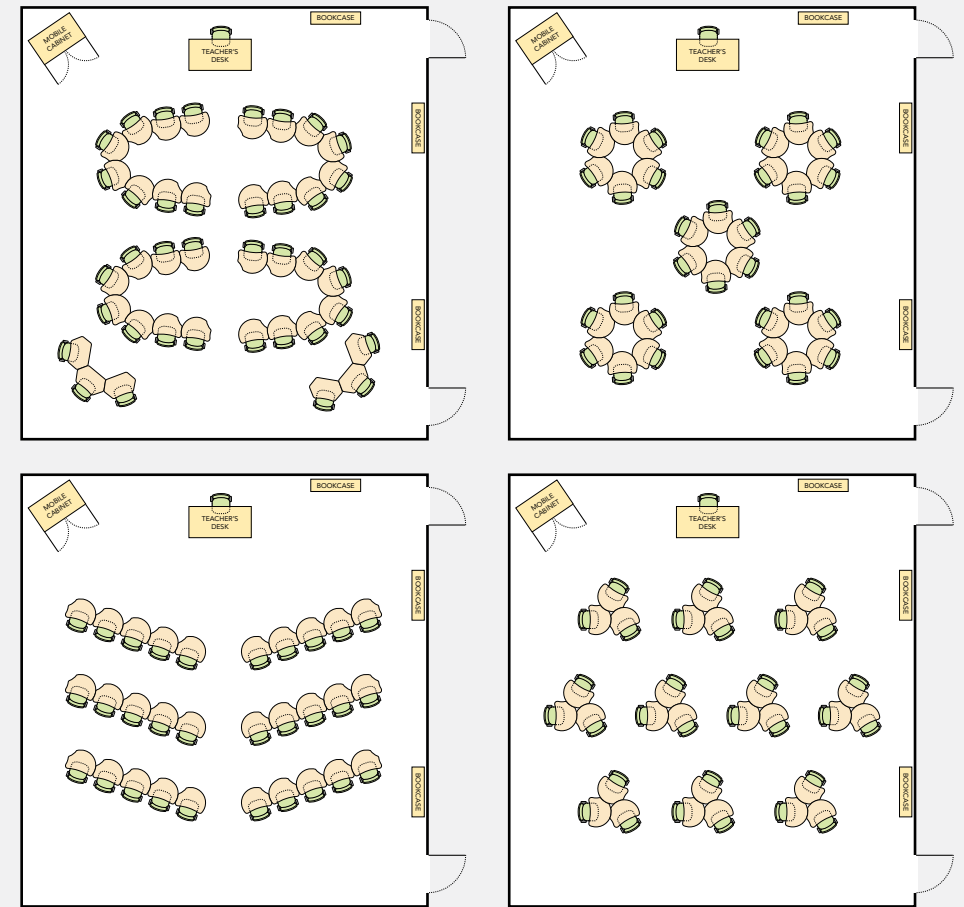

Rectangular Tops

518.5 sq. in. work surface

Classroom layout suggestions based on 32' x 34', 1088 sq ft classroom, seating 30 students.

Molecule Tops

623.4 sq. in. work surface

Classroom layout suggestions based on 32' x 34', 1088 sq ft classroom, seating 30 students.

Hexagonal Tops

544.2 sq. in. work surface

Classroom layout suggestions based on 32' x 34', 1088 sq ft classroom, seating 30 students.

Boomerang Tops

540.4 sq. in. work surface

Classroom layout suggestions based on 32' x 34', 1088 sq ft classroom, seating 30 students.