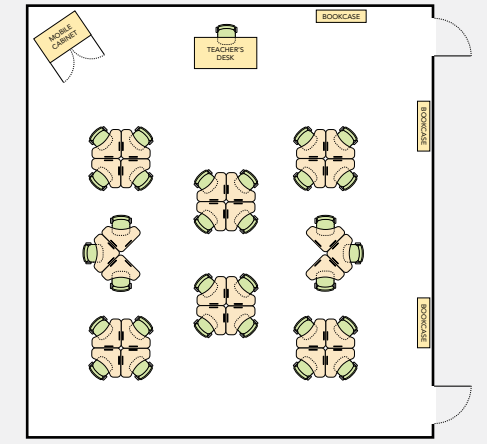

5000 Series Nest Table

5000 Series Rectangle Table

2 Bubble Tables

3 Hub Tables

2 Pinwheel Tables

3 Slide Tables

4000 Series Nest Table

5000 Series Slide Table

Rectangular Tops

518.5 sq. in. work surface

Classroom layout suggestions based on 32' x 34', 1088 sq ft classroom, seating 30 students.

Molecule Tops

623.4 sq. in. work surface

Classroom layout suggestions based on 32' x 34', 1088 sq ft classroom, seating 30 students.

Hexagonal Tops

544.2 sq. in. work surface

Classroom layout suggestions based on 32' x 34', 1088 sq ft classroom, seating 30 students.

Boomerang Tops

540.4 sq. in. work surface

Classroom layout suggestions based on 32' x 34', 1088 sq ft classroom, seating 30 students.

Octagonal Tops

518.9 sq. in. work surface

Classroom layout suggestions based on 32' x 34', 1088 sq ft classroom, seating 30 students.

785 Tops

542.9 sq. in. work surface

Classroom layout suggestions based on 32' x 34', 1088 sq ft classroom, seating 30 students.