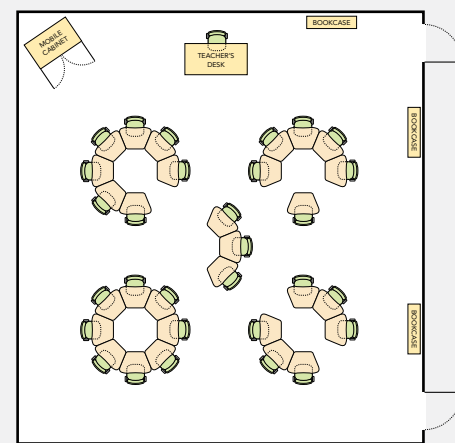

5000 Series Nest Table

5000 Series Rectangle Table

2 Bubble Tables

3 Hub Tables

2 Pinwheel Tables

3 Slide Tables

4000 Series Nest Table

5000 Series Slide Table

Hexagonal Tops

544.2 sq. in. work surface

Classroom layout suggestions based on 32' x 34', 1088 sq ft classroom, seating 30 students.

Boomerang Tops

540.4 sq. in. work surface

Classroom layout suggestions based on 32' x 34', 1088 sq ft classroom, seating 30 students.

Octagonal Tops

518.9 sq. in. work surface

Classroom layout suggestions based on 32' x 34', 1088 sq ft classroom, seating 30 students.

785 Tops

542.9 sq. in. work surface

Classroom layout suggestions based on 32' x 34', 1088 sq ft classroom, seating 30 students.