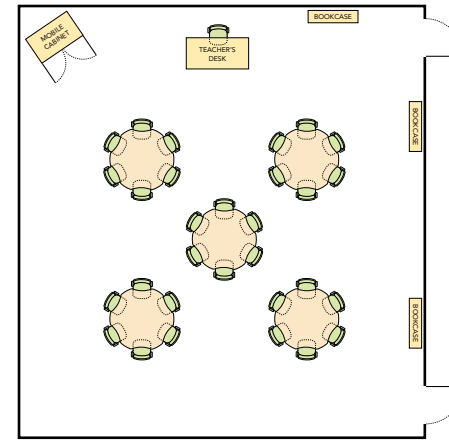

5 - 50FLOW60