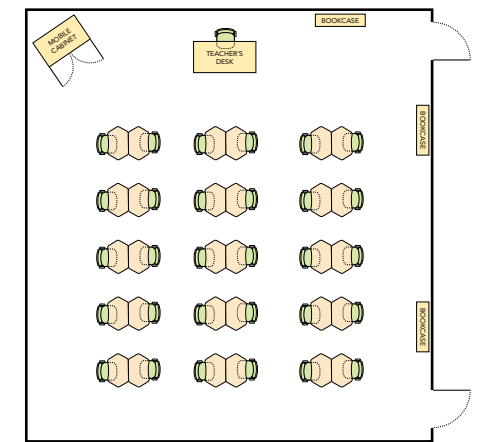

5000 Series Nest Table

5000 Series Rectangle Table

2 Bubble Tables

3 Hub Tables

2 Pinwheel Tables

3 Slide Tables

4000 Series Nest Table

5000 Series Slide Table

Hexagonal Tops

544.2 sq. in. work surface

Classroom layout suggestions based on 32' x 34', 1088 sq ft classroom, seating 30 students.

Boomerang Tops

540.4 sq. in. work surface

Classroom layout suggestions based on 32' x 34', 1088 sq ft classroom, seating 30 students.

Octagonal Tops

518.9 sq. in. work surface

Classroom layout suggestions based on 32' x 34', 1088 sq ft classroom, seating 30 students.

785 Tops

542.9 sq. in. work surface

Classroom layout suggestions based on 32' x 34', 1088 sq ft classroom, seating 30 students.

4 - 48PIN60
3 - 48HUB48
1 - 48KID72

4 - 483672
3 - 48LF3060
1 - Rug

5 - 50FLOW60

8 - 50NEST60
3 - 50SL3660

Classroom layout suggestions based on 32' x 34', 1088 sq ft classroom, seating 30 students.

4 - 48SW54
8 - 48NEST48