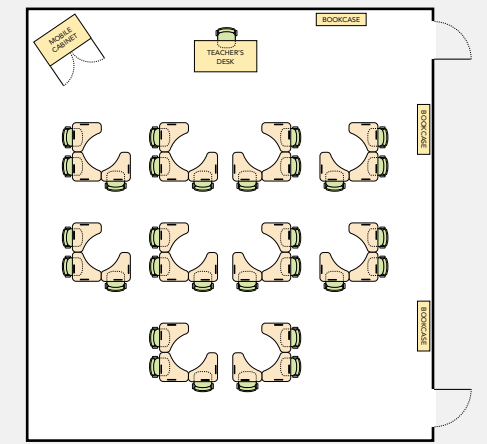

5000 Series Nest Table

5000 Series Rectangle Table

2 Bubble Tables

3 Hub Tables

2 Pinwheel Tables

3 Slide Tables

4000 Series Nest Table

5000 Series Slide Table

Hexagonal Tops

544.2 sq. in. work surface

Classroom layout suggestions based on 32' x 34', 1088 sq ft classroom, seating 30 students.

Boomerang Tops

540.4 sq. in. work surface

Classroom layout suggestions based on 32' x 34', 1088 sq ft classroom, seating 30 students.

Octagonal Tops

518.9 sq. in. work surface

Classroom layout suggestions based on 32' x 34', 1088 sq ft classroom, seating 30 students.

785 Tops

542.9 sq. in. work surface

Classroom layout suggestions based on 32' x 34', 1088 sq ft classroom, seating 30 students.