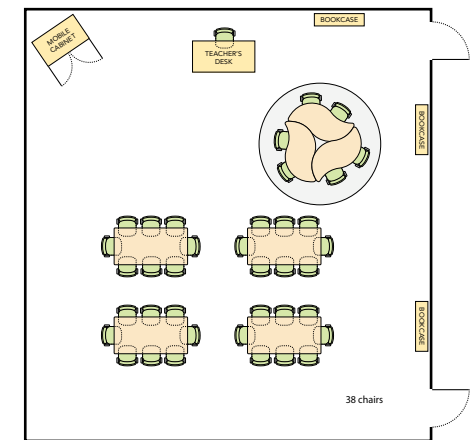

Hexagonal Tops

544.2 sq. in. work surface

Classroom layout suggestions based on 32' x 34', 1088 sq ft classroom, seating 30 students.

Boomerang Tops

540.4 sq. in. work surface

Classroom layout suggestions based on 32' x 34', 1088 sq ft classroom, seating 30 students.

Octagonal Tops

518.9 sq. in. work surface

Classroom layout suggestions based on 32' x 34', 1088 sq ft classroom, seating 30 students.

785 Tops

542.9 sq. in. work surface

Classroom layout suggestions based on 32' x 34', 1088 sq ft classroom, seating 30 students.

4 - 48PIN60
3 - 48HUB48
1 - 48KID72

4 - 483672
3 - 48LF3060
1 - Rug

5 - 50FLOW60

8 - 50NEST60
3 - 50SL3660

Classroom layout suggestions based on 32' x 34', 1088 sq ft classroom, seating 30 students.

4 - 48SW54
8 - 48NEST48