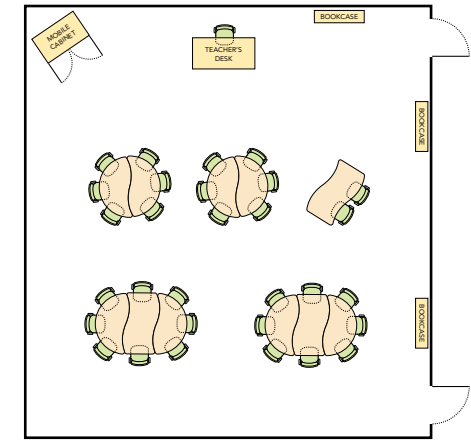

8 - 50NEST60
3 - 50SL3660