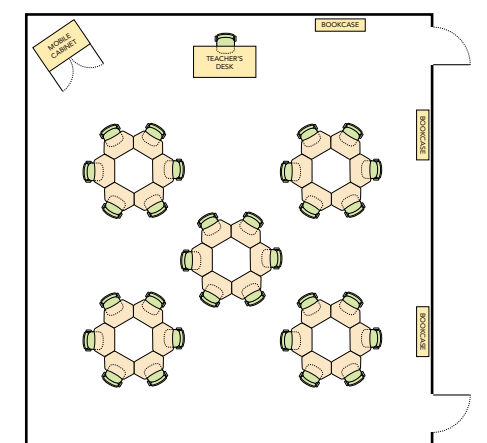

5000 Series Nest Table

5000 Series Rectangle Table

2 Bubble Tables

3 Hub Tables

2 Pinwheel Tables

3 Slide Tables

4000 Series Nest Table

5000 Series Slide Table

Hexagonal Tops

544.2 sq. in. work surface

Classroom layout suggestions based on 32' x 34', 1088 sq ft classroom, seating 30 students.

Boomerang Tops

540.4 sq. in. work surface

Classroom layout suggestions based on 32' x 34', 1088 sq ft classroom, seating 30 students.

Octagonal Tops

518.9 sq. in. work surface

Classroom layout suggestions based on 32' x 34', 1088 sq ft classroom, seating 30 students.

785 Tops

542.9 sq. in. work surface

Classroom layout suggestions based on 32' x 34', 1088 sq ft classroom, seating 30 students.

4 - 48PIN60
3 - 48HUB48
1 - 48KID72

4 - 483672
3 - 48LF3060
1 - Rug

5 - 50FLOW60

8 - 50NEST60
3 - 50SL3660

Classroom layout suggestions based on 32' x 34', 1088 sq ft classroom, seating 30 students.

4 - 48SW54
8 - 48NEST48