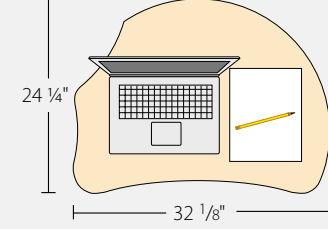

Plateau® Series Peninsula Media Table

Plateau® Series Rectangle Table

Desks

Virco collaborative student desks are quick to adapt from single-student use to group learning. Our unique shapes offer ample writing space while adjustable-height ranges accommodate students of all sizes.

Rectangular Tops

518.5 sq. in. work surface

Classroom layout suggestions based on 32' x 34', 1088 sq ft classroom, seating 30 students.

Molecule Tops

623.4 sq. in. work surface

Classroom layout suggestions based on 32' x 34', 1088 sq ft classroom, seating 30 students.

Hexagonal Tops

544.2 sq. in. work surface

Classroom layout suggestions based on 32' x 34', 1088 sq ft classroom, seating 30 students.

Boomerang Tops

540.4 sq. in. work surface

Classroom layout suggestions based on 32' x 34', 1088 sq ft classroom, seating 30 students.