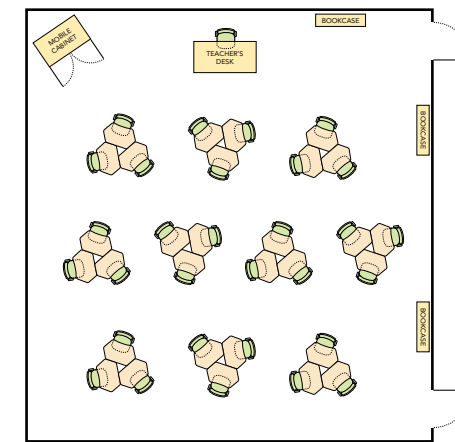

5000 Series Nest Table

5000 Series Rectangle Table

2 Bubble Tables

3 Hub Tables

2 Pinwheel Tables

3 Slide Tables

4000 Series Nest Table

5000 Series Slide Table

Hexagonal Tops

544.2 sq. in. work surface

Classroom layout suggestions based on 32' x 34', 1088 sq ft classroom, seating 30 students.

Boomerang Tops

540.4 sq. in. work surface

Classroom layout suggestions based on 32' x 34', 1088 sq ft classroom, seating 30 students.

Octagonal Tops

518.9 sq. in. work surface

Classroom layout suggestions based on 32' x 34', 1088 sq ft classroom, seating 30 students.

785 Tops

542.9 sq. in. work surface

Classroom layout suggestions based on 32' x 34', 1088 sq ft classroom, seating 30 students.