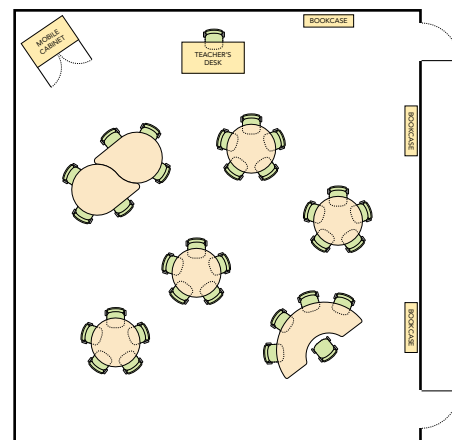

4 - 5048R
2 - 50BU5060
1 - 50COOP72