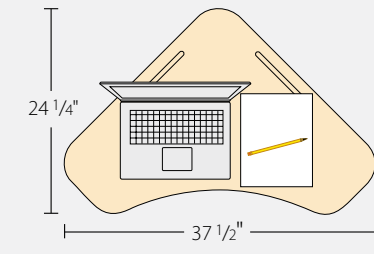

Hexagonal Tops

544.2 sq. in. work surface

Classroom layout suggestions based on 32' x 34', 1088 sq ft classroom, seating 30 students.

Boomerang Tops

540.4 sq. in. work surface

Classroom layout suggestions based on 32' x 34', 1088 sq ft classroom, seating 30 students.

Octagonal Tops

518.9 sq. in. work surface

Classroom layout suggestions based on 32' x 34', 1088 sq ft classroom, seating 30 students.

785 Tops

542.9 sq. in. work surface

Classroom layout suggestions based on 32' x 34', 1088 sq ft classroom, seating 30 students.