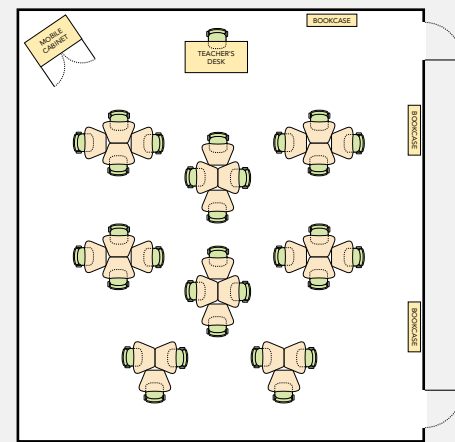

5000 Series Nest Table

5000 Series Rectangle Table

2 Bubble Tables

3 Hub Tables

2 Pinwheel Tables

3 Slide Tables

4000 Series Nest Table

5000 Series Slide Table

Hexagonal Tops

544.2 sq. in. work surface

Classroom layout suggestions based on 32' x 34', 1088 sq ft classroom, seating 30 students.

Boomerang Tops

540.4 sq. in. work surface

Classroom layout suggestions based on 32' x 34', 1088 sq ft classroom, seating 30 students.

Octagonal Tops

518.9 sq. in. work surface

Classroom layout suggestions based on 32' x 34', 1088 sq ft classroom, seating 30 students.

785 Tops

542.9 sq. in. work surface

Classroom layout suggestions based on 32' x 34', 1088 sq ft classroom, seating 30 students.