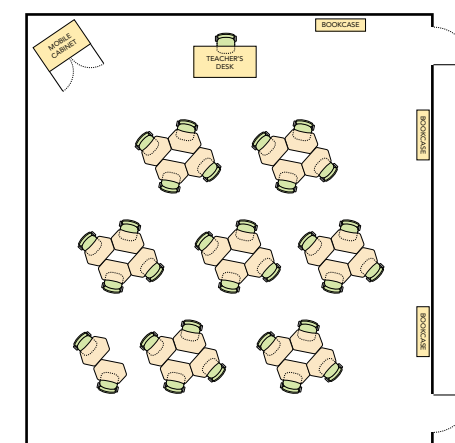

Hexagonal Tops

544.2 sq. in. work surface

Classroom layout suggestions based on 32' x 34', 1088 sq ft classroom, seating 30 students.

Boomerang Tops

540.4 sq. in. work surface

Classroom layout suggestions based on 32' x 34', 1088 sq ft classroom, seating 30 students.

Octagonal Tops

518.9 sq. in. work surface

Classroom layout suggestions based on 32' x 34', 1088 sq ft classroom, seating 30 students.

785 Tops

542.9 sq. in. work surface

Classroom layout suggestions based on 32' x 34', 1088 sq ft classroom, seating 30 students.