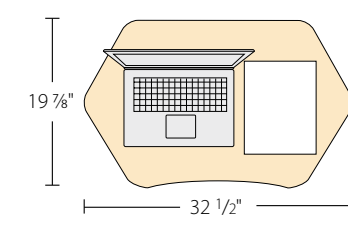

Hexagonal Tops

544.2 sq. in. work surface

Classroom layout suggestions based on 32' x 34', 1088 sq ft classroom, seating 30 students.

Boomerang Tops

540.4 sq. in. work surface

Classroom layout suggestions based on 32' x 34', 1088 sq ft classroom, seating 30 students.

Octagonal Tops

518.9 sq. in. work surface

Classroom layout suggestions based on 32' x 34', 1088 sq ft classroom, seating 30 students.

785 Tops

542.9 sq. in. work surface

Classroom layout suggestions based on 32' x 34', 1088 sq ft classroom, seating 30 students.