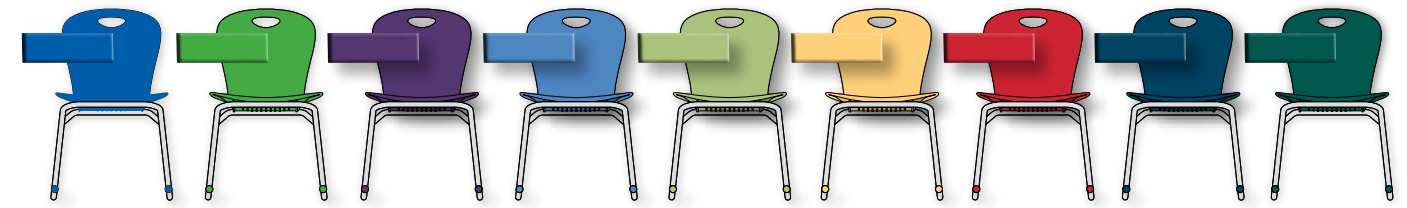

Rocking It on Ground Level

Today's active classroom is a place where students are often given room to move. The floor rocker provides back-and-forth movement which encourages healthy sitting and offers an ergonomic alternative to floor seating.

Sage™ Series
Sized for K - 4th grade

Analogy® Series
Sized for K - 4th grade

ZUMA® Series
Sized for K - 4th grade

Greenwood Elementary School | Greenwood Village, CO

Color Coordinating Environments

Colorful environments stimulate young minds – that is why Virco offers a wide variety of seating color options. Our high-pressure laminate table tops hold up under the weight of heavy use and can be color-coordinated with matching banding.

Colorful Creations

Virco offers a selection of matching seat to banding colors and banding to laminate colors to help create a playful environment for young children.

Sato Elementary School | Portland, OR

Traditional Table Shapes

Virco traditional table shapes are available in a variety of sizes that feature both standard and call-out seating to meet your classroom's needs. Whether you prefer individual that encourage collaborative learning, or a mix of both, Virco's traditional shapes can help you create the right early learning environment for your students.