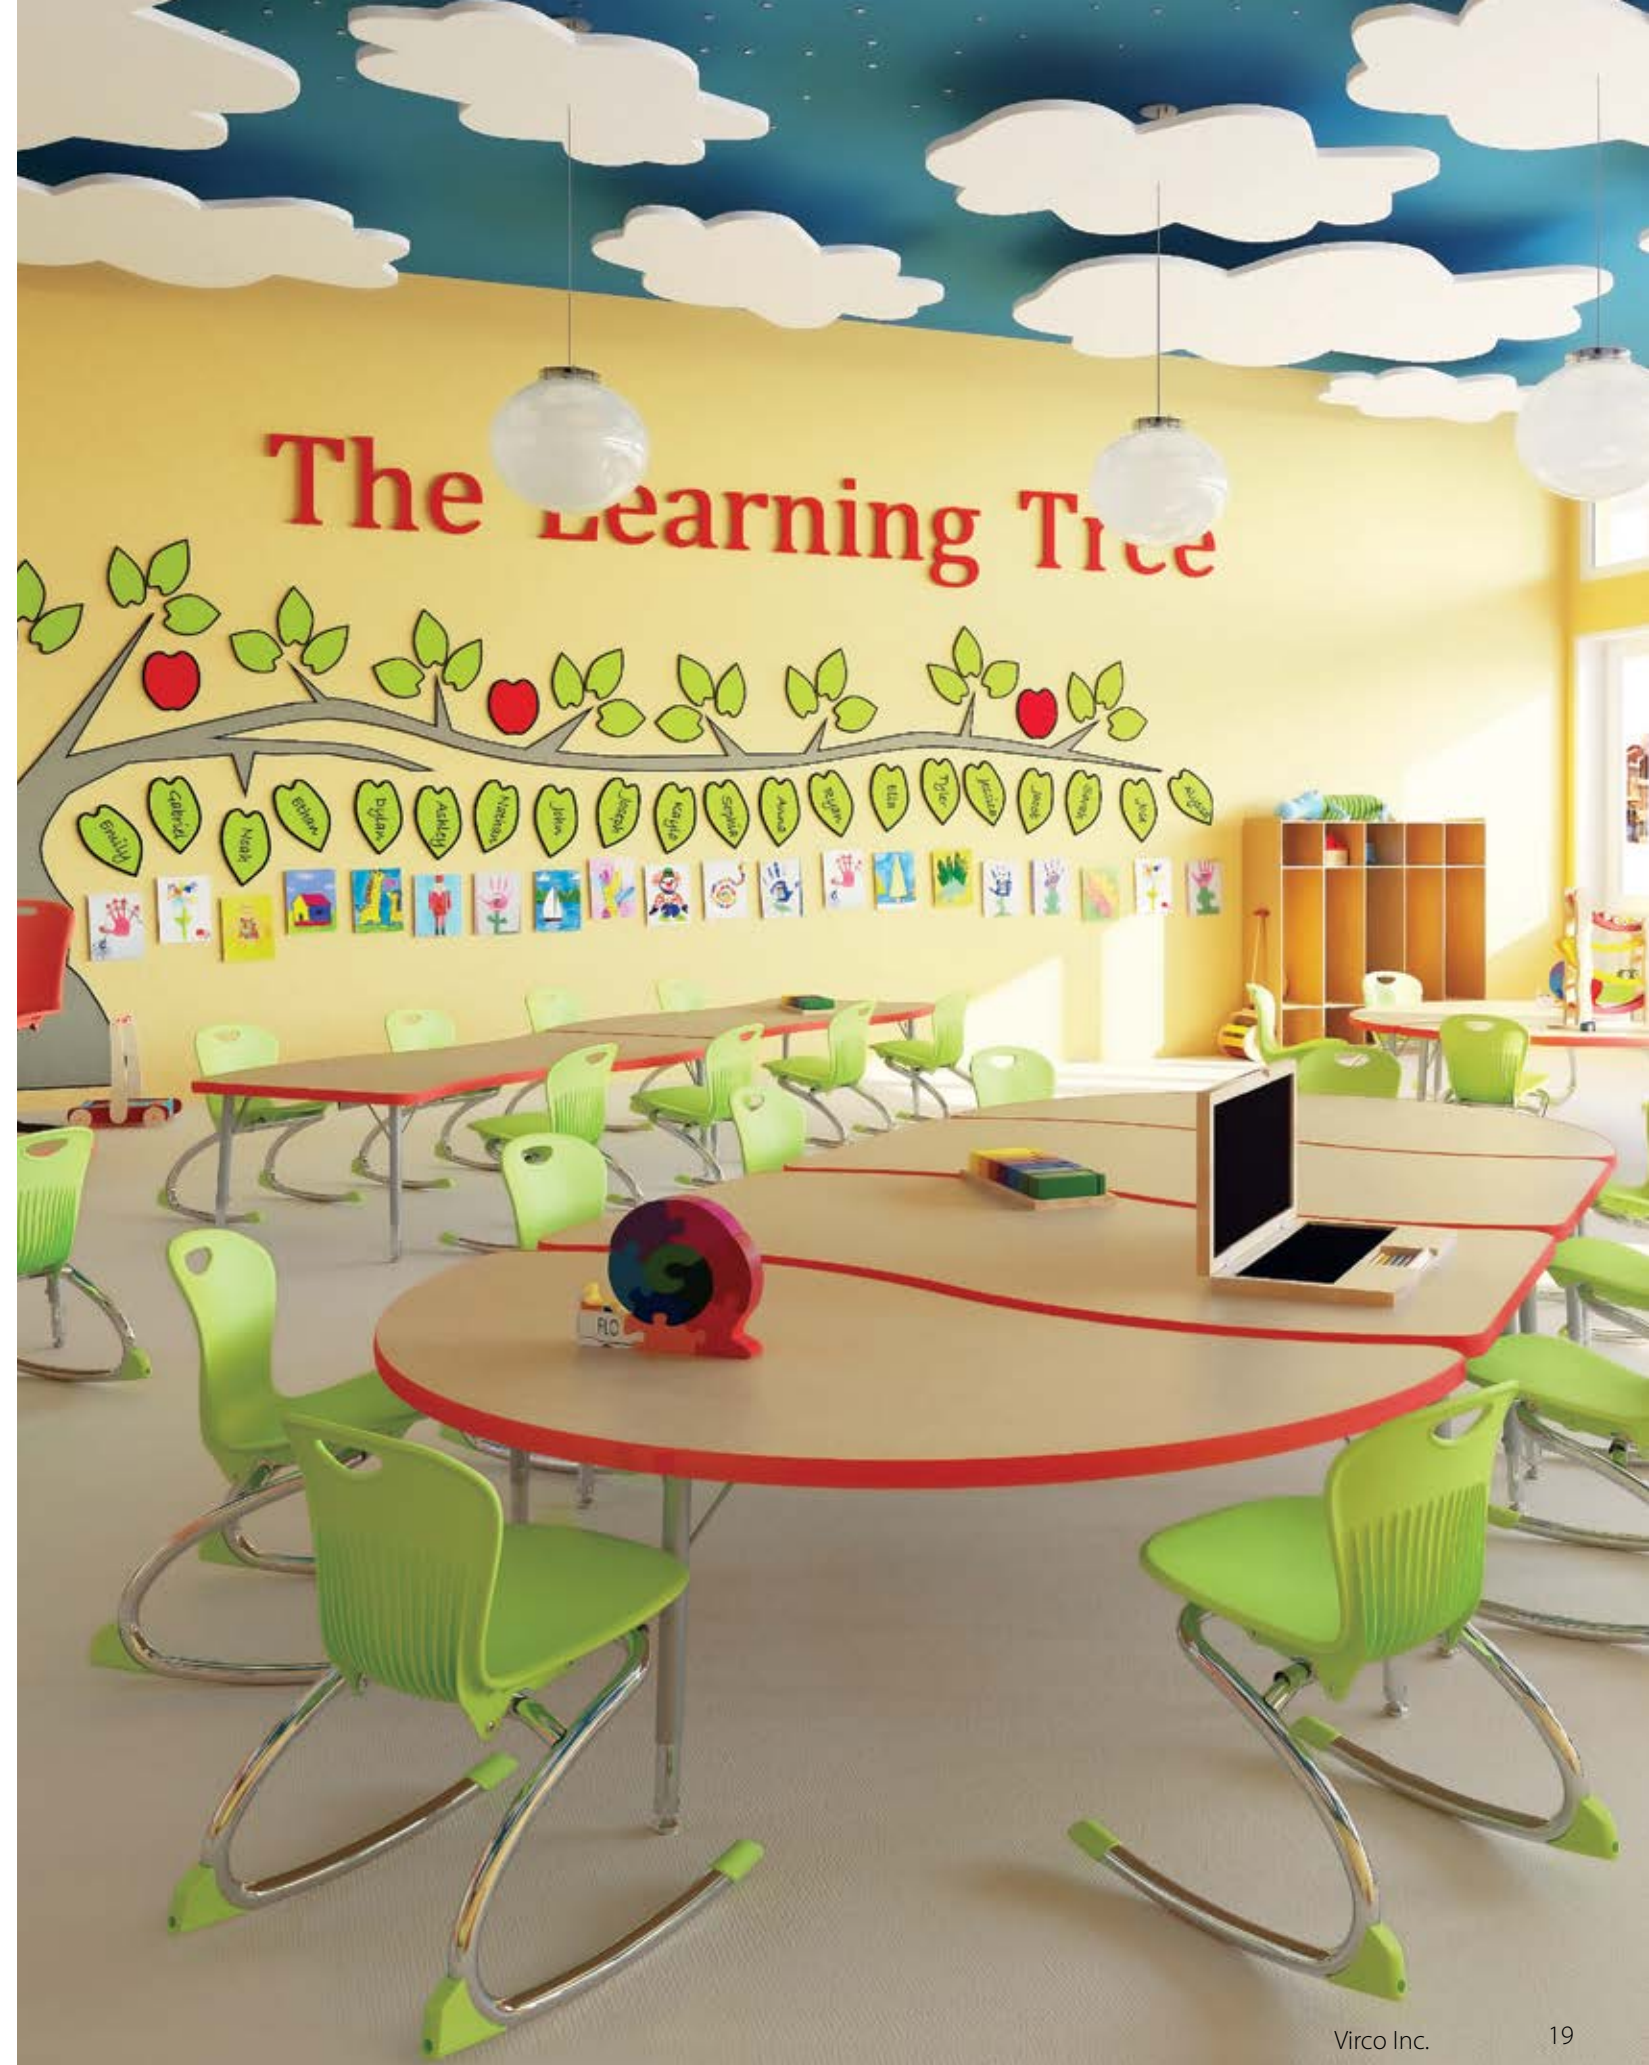

Playful Table Shapes

Virco's collection of playful table shapes allow you to mix and match to create a one-of-a-kind early learning environment. Engage students with new and interesting shapes by arranging tables into unique and collaborative designs.