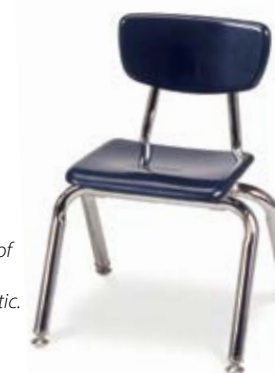

Hard Plastic Seating

Virco also offers an alternative to soft plastic with the 3000 and Telos Series made with a durable and environmentally friendly material.

3000 Series

12" and 14" seat height

Fresh and Durable - The 3000 Series is constructed of colorfast, scratch-resistant and flame proof hard plastic.