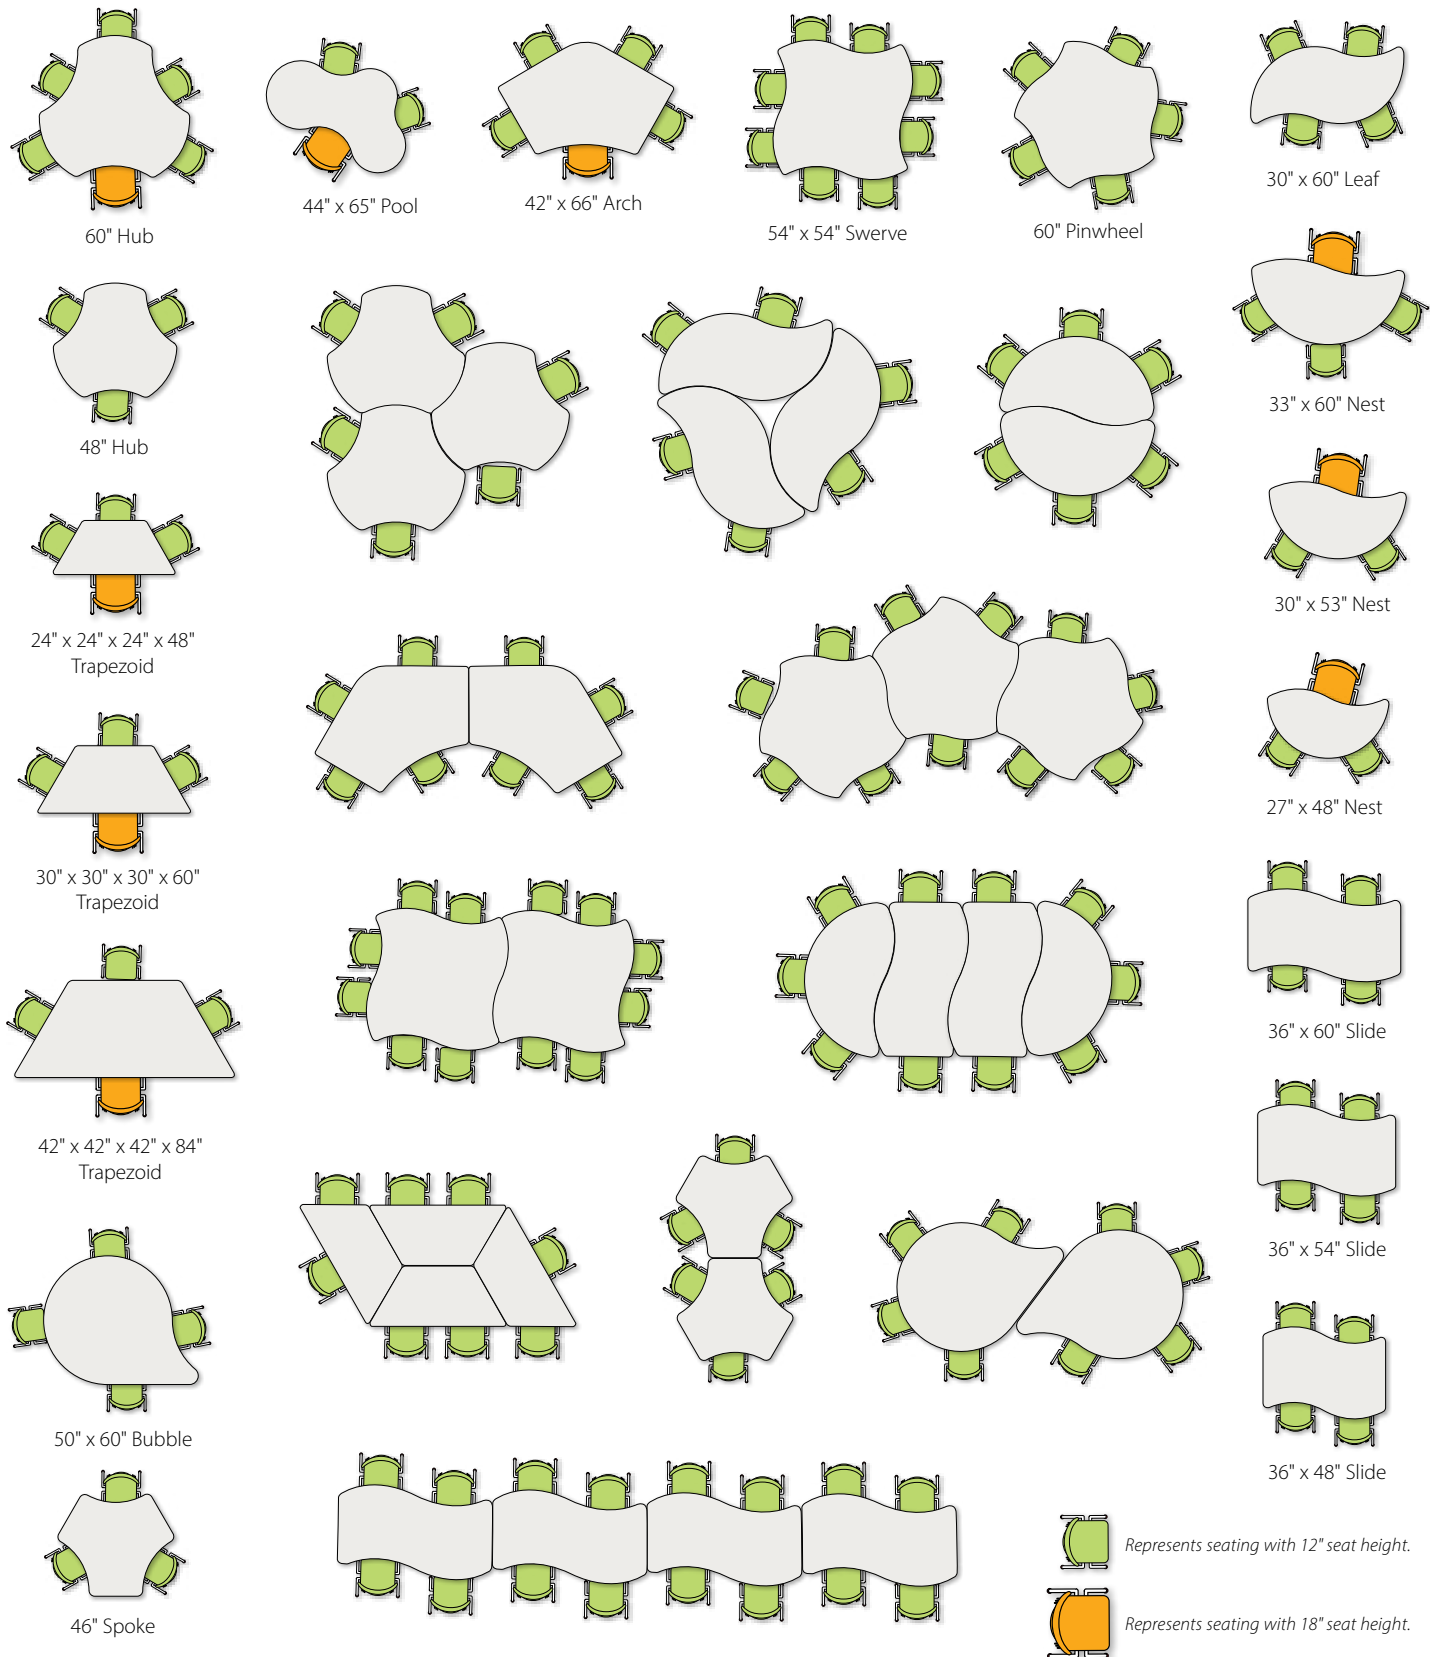

Playful Table Shapes

Virco's collection of playful table shapes allow you to mix and match to create a one-of-a-kind early learning environment. Engage students with new and interesting shapes by arranging tables into unique and collaborative designs.