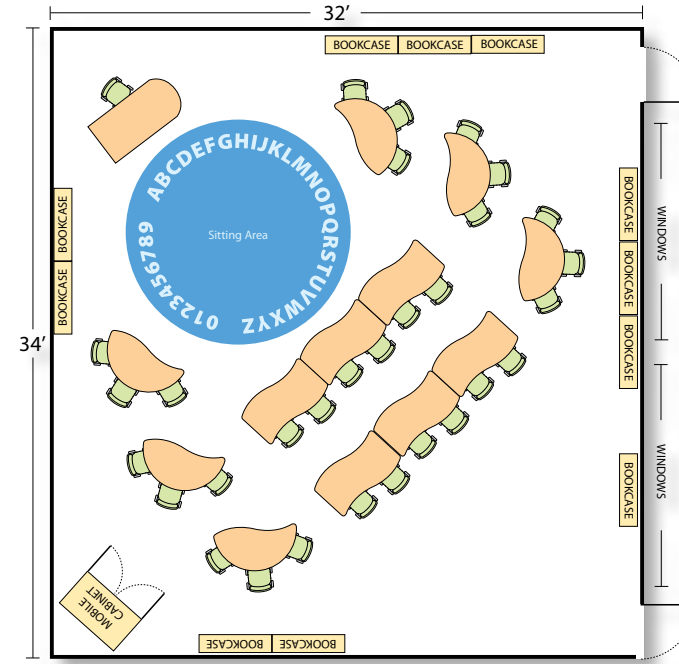

Classroom 4 - Arrangement C:
6 - 36" x 60" Slide tables   30 - Student Chairs
6 - 60" Nest tables   1 - Teacher's Desk & Chair