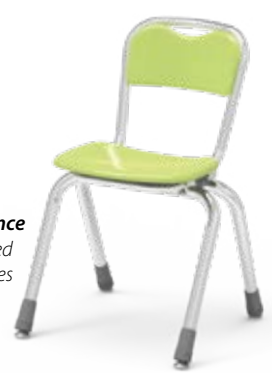

Telos® Series

12" and 14" seat height

Long-Lasting Performance - Telos features a contoured seat and back that provides outstanding comfort.