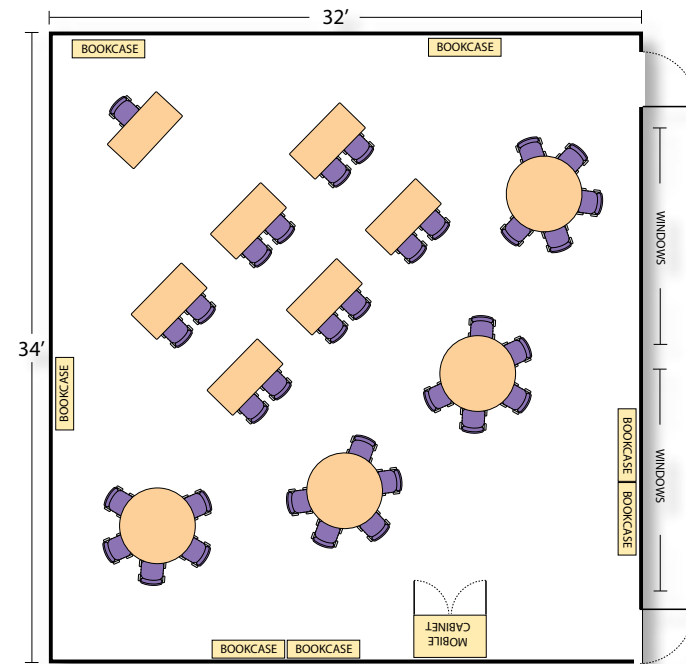

Classroom Layout Ideas

Virco's wide variety of table options allows you to customize your classroom and helps you create an early learning environment that fits your needs. Whether you prefer traditional tops, playful shapes, or a mix of each, Virco's tables can be arranged and rearranged to make your classroom your own. With so many table options to choose from, possible classroom layouts are endless; we designed some creative ideas on how to arrange an early learning classroom.

Our tables are designed to allow flexible classroom configurations that can be easily rearranged to suit the lesson or activity at hand. Activity Table Arrangements A, B, C, and D on page 21, illustrate how the same classroom furniture can be reconfigured to create diverse learning environments.

Classroom 1
6 - 24" x 48" Rectangle tables   32 - Student Chairs
4 - 48" Round tables   1 - Teacher's Desk & Chair