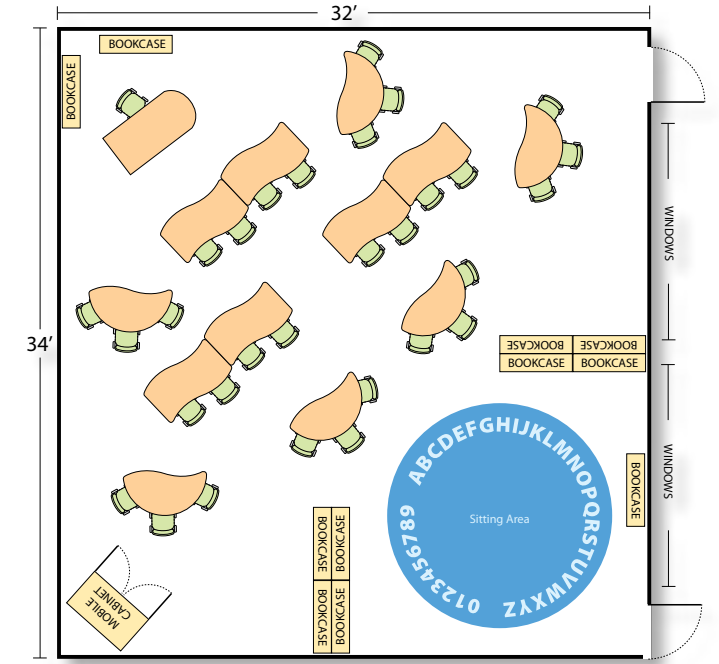

Classroom 4 - Arrangement D:
6 - 36" x 60" Slide tables   30 - Student Chairs
6 - 60" Nest tables   1 - Teacher's Desk & Chair