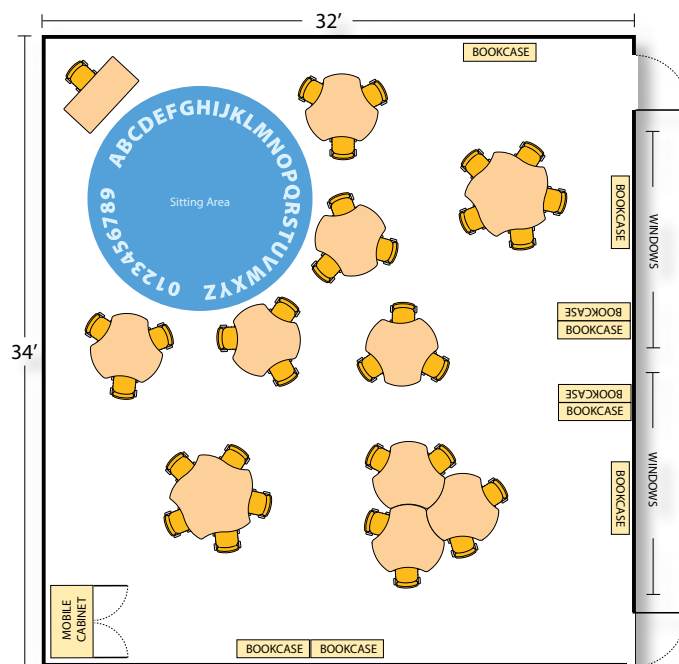

Classroom 1
 6 - 24" x 48" Rectangle tables 32 - Student Chairs
 4 - 48" Round tables 1 - Teacher's Desk & Chair

Classroom 4 - Arrangement A:
 6 - 36" x 60" Slide tables 30 - Student Chairs
 6 - 60" Nest tables 1 - Teacher's Desk & Chair

Classroom 4 - Arrangement B:
 6 - 36" x 60" Slide tables 30 - Student Chairs
 6 - 60" Nest tables 1 - Teacher's Desk & Chair

Classroom 2
 9 - 30" x 60" Leaf tables 31 - Student Chairs
 5 - 54" Pinwheel tables 1 - Teacher's Desk & Chair