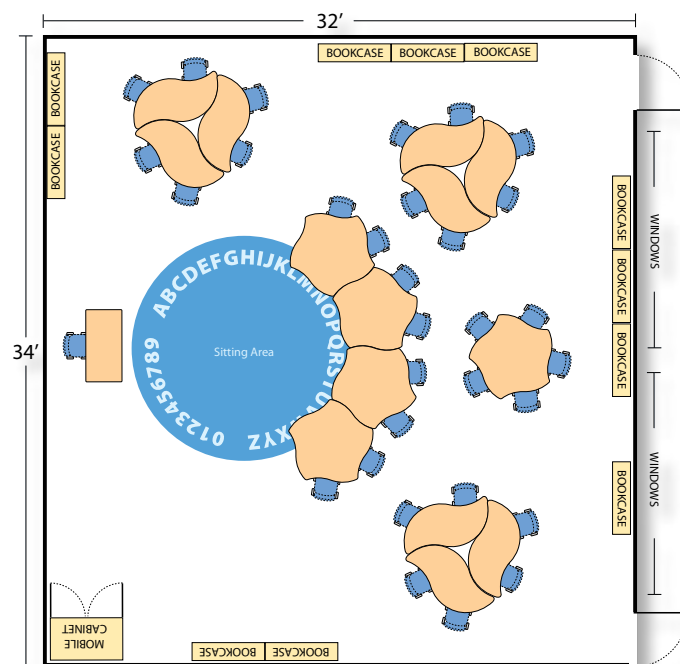

Classroom 2
9 - 30" x 60" Leaf tables   31 - Student Chairs
5 - 54" Pinwheel tables   1 - Teacher's Desk & Chair