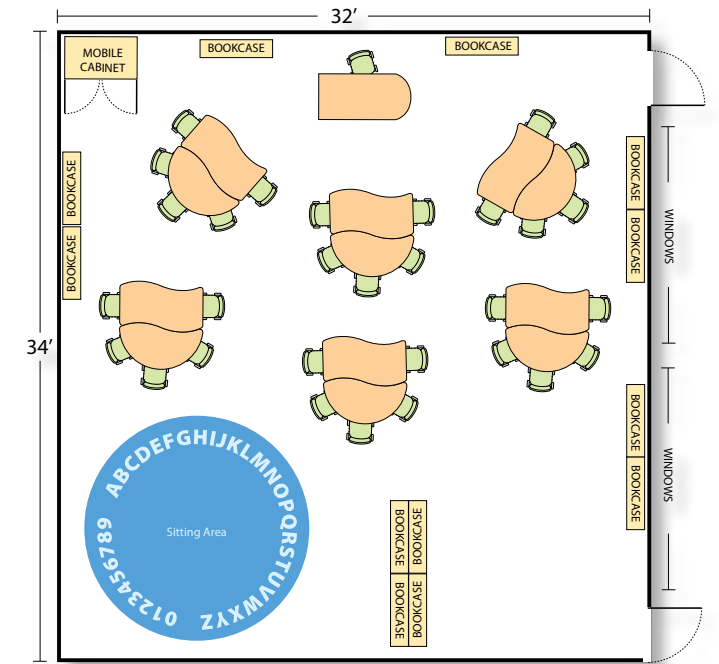

Classroom 4 - Arrangement B:
6 - 36" x 60" Slide tables   30 - Student Chairs
6 - 60" Nest tables   1 - Teacher's Desk & Chair