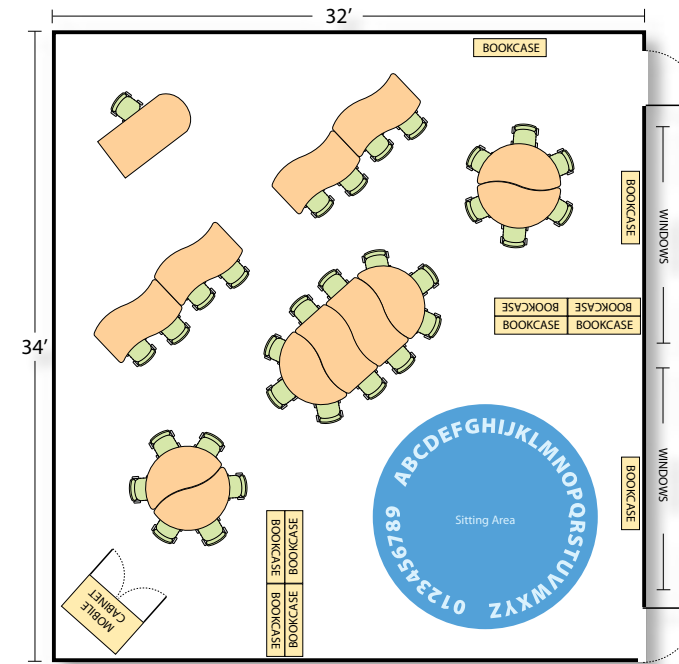

Classroom 4 - Arrangement A:
6 - 36" x 60" Slide tables   30 - Student Chairs
6 - 60" Nest tables   1 - Teacher's Desk & Chair