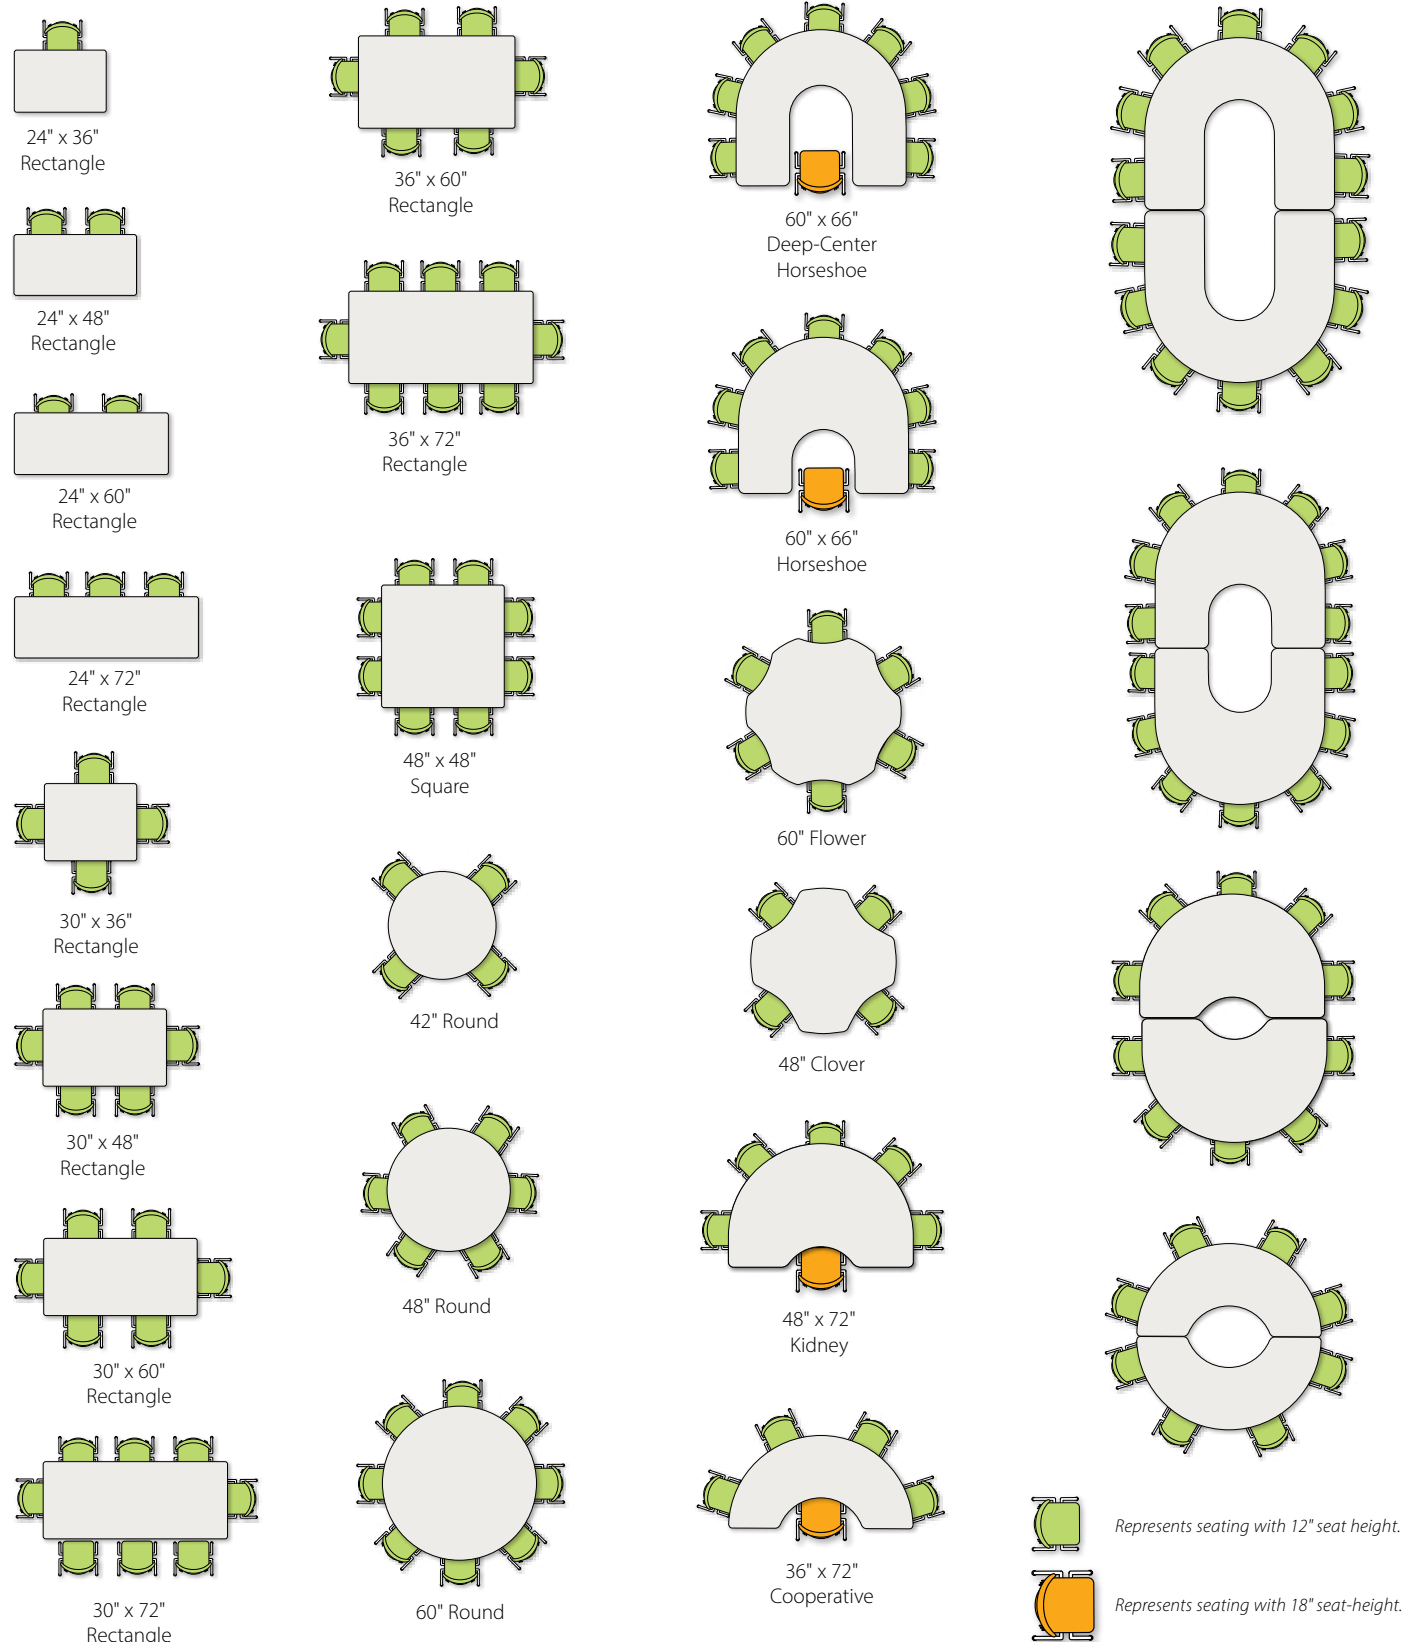

Colorful Creations

Virco offers a selection of matching seat to banding colors and banding to laminate colors to help create a playful environment for young children.

Sato Elementary School | Portland, OR

Traditional Table Shapes

Virco traditional table shapes are available in a variety of sizes that feature both standard and call-out seating to meet your classroom's needs. Whether you prefer individual that encourage collaborative learning, or a mix of both, Virco's traditional shapes can help you create the right early learning environment for your students.